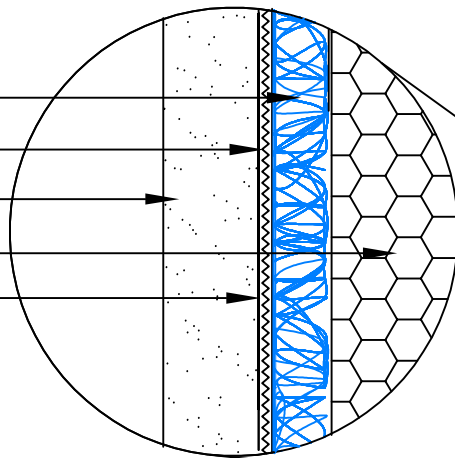

ENTANGLED POLYMER MATRIX
 MORTAR DEFLECTION FABRIC
 3 LAYERS OF STUCCO
 ICF WALL
 LATH/ SCRATCH COAT

(2 PLY) **mortairvent**[®]
 3 LAYERS OF STUCCO
 ICF WALL
 LATH/ SCRATCH COAT

STUCCO DETAIL
 @ ICF WALL