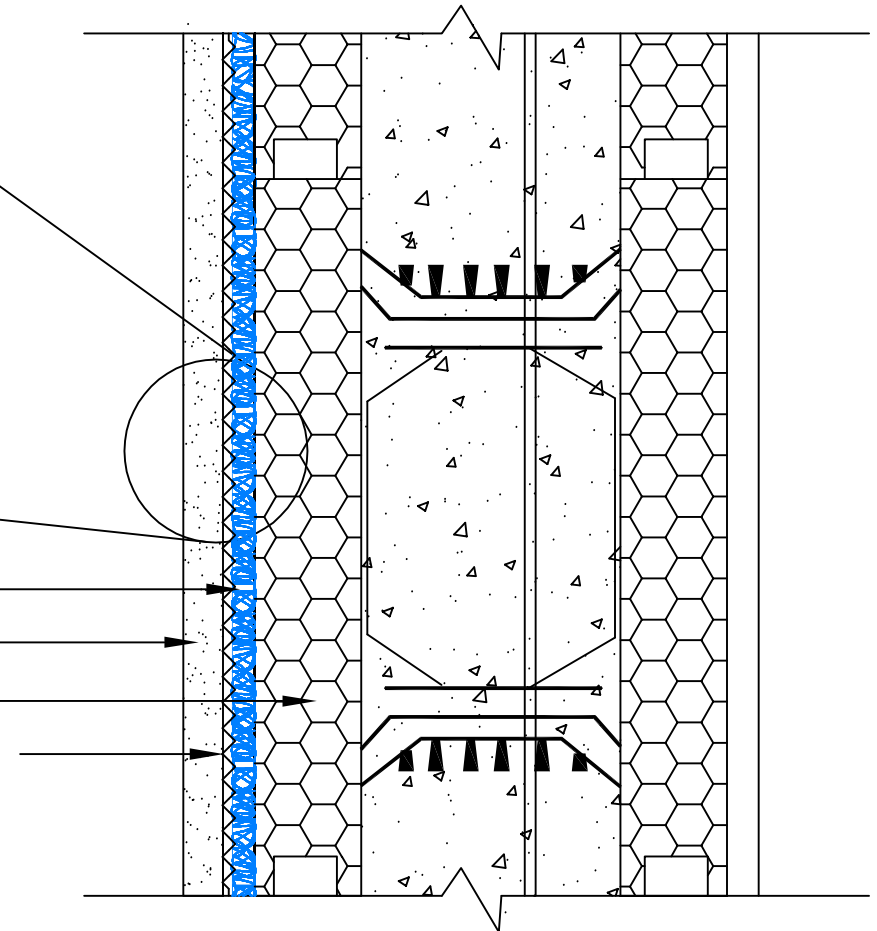

ENTANGLED POLYMER MATRIX
 MORTAR DEFLECTION FABRIC
 3 LAYERS OF STUCCO
 ICF WALL
 LATH/ SCRATCH COAT

(2 PLY) **mortairvent**[®]
 3 LAYERS OF STUCCO
 ICF WALL
 LATH/ SCRATCH COAT

STUCCO DETAIL
 @ ICF WALL

ADVANCED BUILDING PRODUCTS, Inc.
 P.O. BOX 98
 SPRINGVALE, ME 04083

PHONE: 1-800-252-2306 FAX: 1-207-490-2998
 WWW.ADVANCEDFLASHING.COM

PRODUCT NAME: **mortairvent**[®]

NOTE: **mortairvent**[®] MATRIX (BLUE) SHOULD BE
 INSTALLED FACING THE ICF WALL,
 WITH THE MORTAR DEFLECTION FABRIC AGAINST THE
 LATH FABRIC (FACING THE EXTERIOR WALL).

DRAWING NO:
 MV-STUCCO-ICF